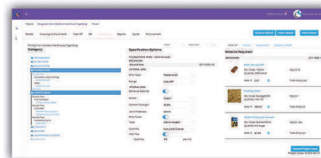

Preloaded Resource formula's cuts the learning curve and limits mistakes

Real-time pricing improves accuracy, gets you out of the 'ballpark' and into the game.

Create branded Quotes and Orders quickly and easily.